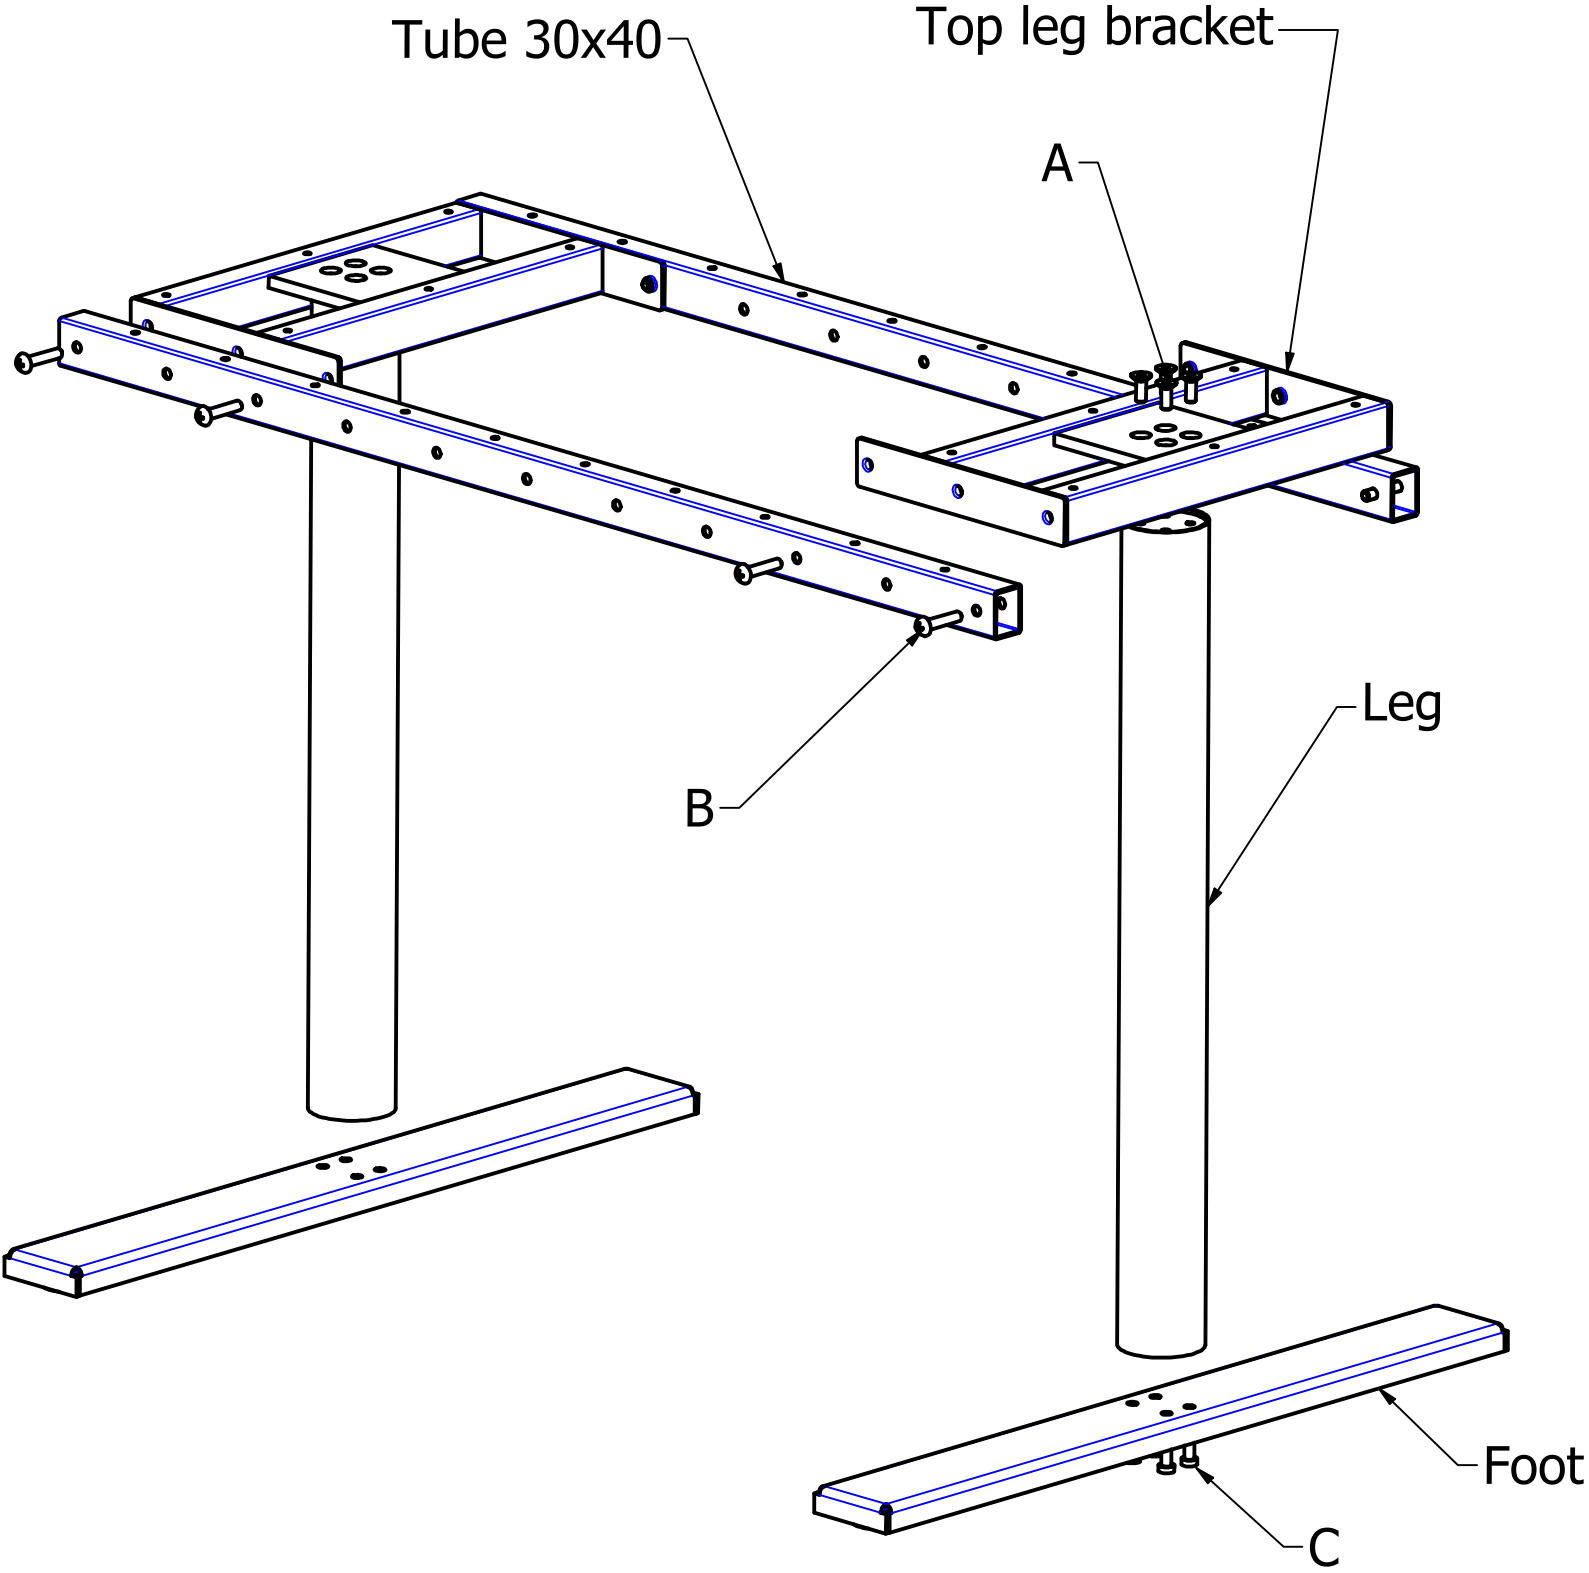

Optima frame with Astro feet

A	Screw M8x22 DIN7991	
B	Screw M8x40 ISO7380	
C	M8x16 DIN7984	